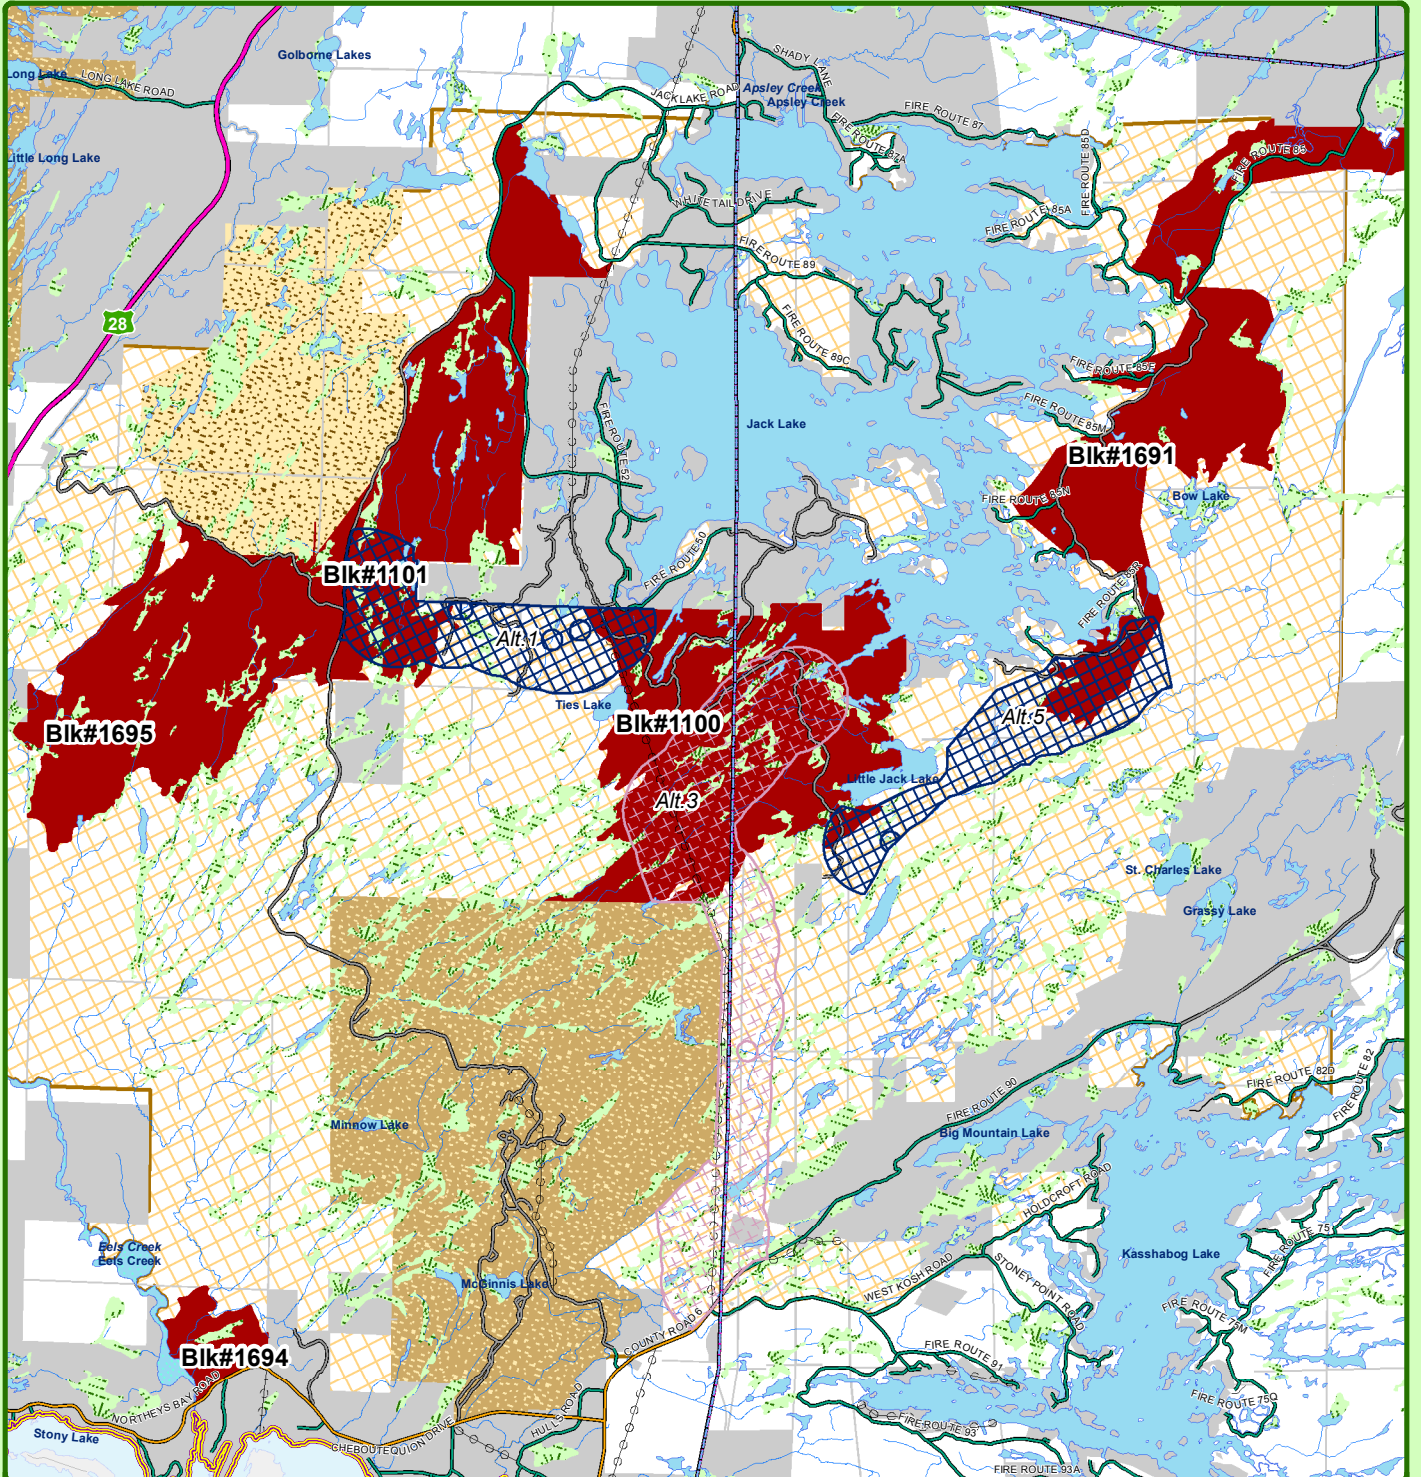

Bancroft-Minden Forest - 2016-2021 FMP

Changes to Forestry Operations (January 2016)

MU Boundary	Transmission Line	Conservation Reserves
Township Boundary	Highway	Enhanced Management Areas
Patent Land	Other Paved Road	Crown Game Preserve
Waterbody	Residential Street	2016-2021 FMP
Lake	Resource/Recreation Road	Proposed Road Corridors (DEFERRED)
River	CRN_BM_Forest - TRAIL	Road Corridor (REMOVED)
Wetlands	Protected Areas	Forestry Operations (DEFERRED)
Streams	Algonquin Park	
Permanent	Provincial Park	
Intermittent		